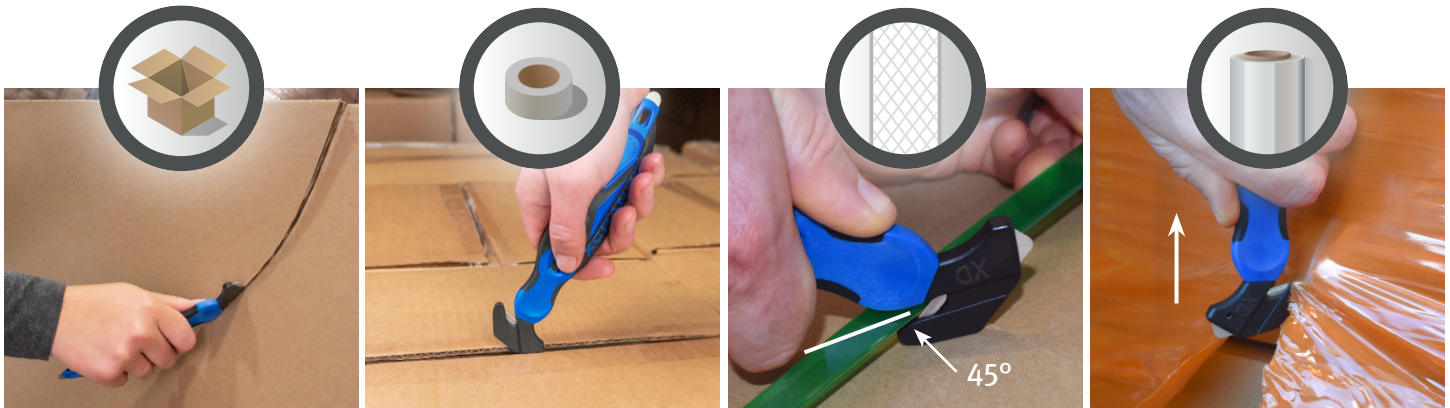

## EXTRA DURABLE SAFETY CUTTER WITH SMOOTH-KUT™ TECHNOLOGY

## RECOMMENDED FOR

- ✓ Smile/Tray Cuts
- ✓ Gaylords
- ✓ Double-Wall Corrugate
- ✗ Triple-Wall Corrugate

- ✓ Packing Tape

- ✓ Plastic Banding
- ✗ Metal Banding
- ✗ Heavy-Duty Zip Ties

- ✓ Film & Stretch Wrap