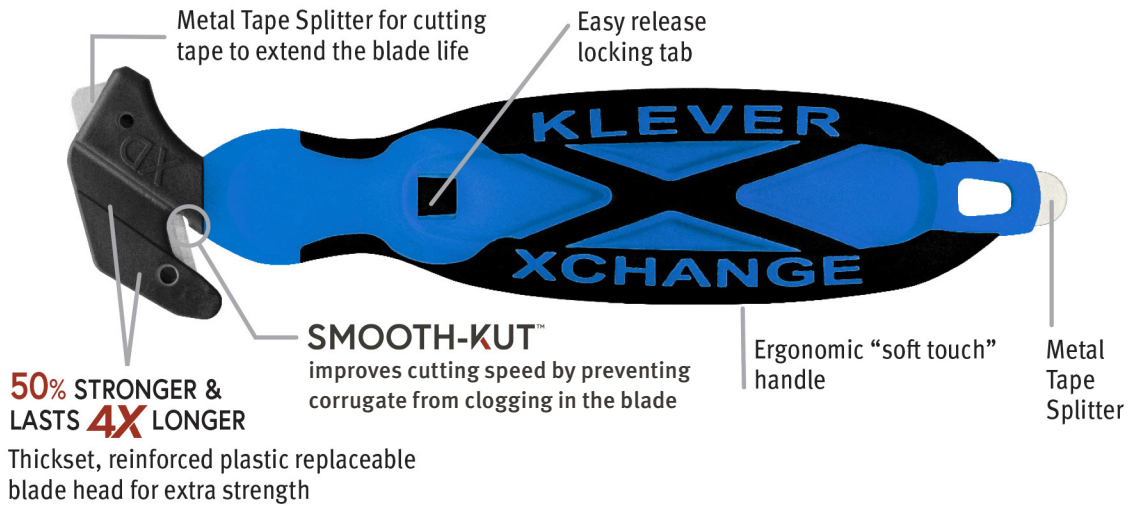

## EXTRA DURABLE SAFETY CUTTER WITH SMOOTH-KUT™ TECHNOLOGY

## RECOMMENDED FOR

- ✓ Smile/Tray Cuts
- ✓ Gaylords
- ✓ Double-Wall Corrugate
- ✗ Triple-Wall Corrugate

- ✓ Packing Tape

- ✓ Plastic Banding
- ✗ Metal Banding
- ✗ Heavy-Duty Zip Ties

- ✓ Film & Stretch Wrap