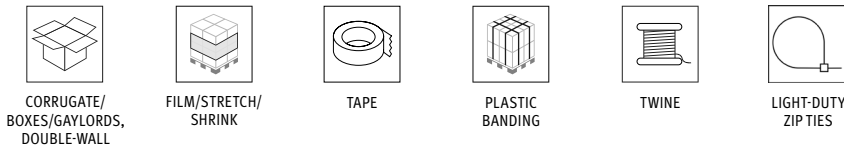

50% STRONGER & LASTS 4X LONGER

proprietary
SMOOTH-KUT™
TECHNOLOGY

IDEALLY SUITED FOR

FEATURES AND HIGHLIGHTS

The USA made Klever XChange^{XD} is an EXTRA DURABLE recessed blade safety cutter featuring a reusable 'soft touch' handle and a robust blade head engineered to be 50% STRONGER and LAST 4X LONGER than similar cutters. The proprietary Smooth-Kut™ technology increases cutting speed by preventing corrugate from clogging the blade. Reduce plastic waste in your operations by reusing the handle and replacing the blade head.

- Thickset XD replaceable blade head offers exceptional durability, engineered to be 50% STRONGER and LAST 4X LONGER than similar cutters. Cuts up to 1 MILE of corrugate before needing to be replaced!
- Proprietary Smooth-Kut™ technology prevents corrugate from clogging in the blade for faster, smoother, and more ergonomic cutting.
- Ergonomic, soft-grip handle helps reduce hand fatigue, repetitive stress injuries.
- Reuse the handle, replace the blade head for a cost-effective and eco-friendly solution.
- Concealed high-quality carbon steel blade reduces cut injuries and damaged goods.
- Integrated metal tape splitter preserves blade life.
- Made and rigorously tested in the U.S.A.

RELATED PRODUCTS

INDIVIDUAL UNIT

PART #	KCJ-XC-65B
UPC #	8-10059-87401-5
EAN #	0810059874015
HANDLE MATERIALS	Plastic
BLADE MATERIAL	Carbon steel
BLADE OPENING	0.23"/ 5.84mm
UNIT SIZE (L x W x H)	7.00" x 1.75" x 0.38" 177.8 mm x 44.45 mm x 9.52 mm
UNIT WEIGHT	0.09 lbs / 0.04 kg
COLOR	Blue handle with black blade head