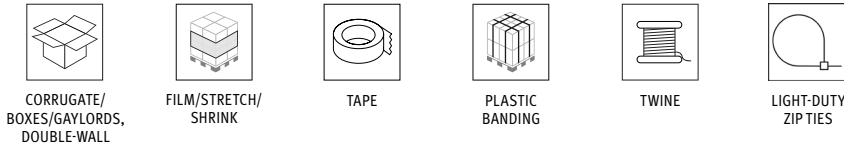

50% STRONGER & LASTS 4X LONGER

proprietary
SMOOTH-KUT™
TECHNOLOGY

IDEALLY SUITED FOR

FEATURES AND HIGHLIGHTS

The USA made Klever XChangeXD is an EXTRA DURABLE recessed blade safety cutter featuring a reusable 'soft touch' handle and a robust blade head engineered to be 50% STRONGER and LAST 4X LONGER than similar cutters. The proprietary Smooth-Kut™ technology increases cutting speed by preventing corrugate from clogging the blade. Reduce plastic waste in your operations by reusing the handle and replacing the blade head.

- Thickset XD replaceable blade head offers exceptional durability, engineered to be 50% STRONGER and LAST 4X LONGER than similar cutters. Cuts up to 1 MILE of corrugate before needing to be replaced!
- Proprietary Smooth-Kut™ technology prevents corrugate from clogging in the blade for faster, smoother, and more ergonomic cutting.
- Ergonomic, soft-grip handle helps reduce hand fatigue, repetitive stress injuries.
- Reuse the handle, replace the blade head for a cost-effective and eco-friendly solution.
- Concealed high-quality carbon steel blade reduces cut injuries and damaged goods.
- Integrated metal tape splitter preserves blade life.
- Made and rigorously tested in the U.S.A.

RELATED PRODUCTS

INDIVIDUAL UNIT

PART #	KCJ-XC-65G
UPC #	8-10059-87391-9
EAN #	0810059873919
HANDLE MATERIALS	Plastic
BLADE MATERIAL	Carbon steel
BLADE OPENING	0.23"/ 5.84mm
UNIT SIZE (L x W x H)	7.00" x 1.75" x 0.38" 177.8 mm x 44.45 mm x 9.52 mm
UNIT WEIGHT	0.09 lbs / 0.04 kg
COLOR	Orange handle with black blade head