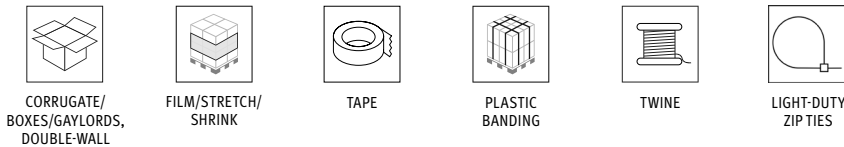

50% STRONGER & LASTS 4X LONGER

proprietary
SMOOTH-KUT™
TECHNOLOGY

IDEALLY SUITED FOR

FEATURES AND HIGHLIGHTS

The USA made Klever XChange^{XD} is an EXTRA DURABLE recessed blade safety cutter featuring a reusable 'soft touch' handle and a robust blade head engineered to be 50% STRONGER and LAST 4X LONGER than similar cutters. The proprietary Smooth-Kut™ technology increases cutting speed by preventing corrugate from clogging the blade. Reduce plastic waste in your operations by reusing the handle and replacing the blade head.

- Thickset XD replaceable blade head offers exceptional durability, engineered to be 50% STRONGER and LAST 4X LONGER than similar cutters. Cuts up to 1 MILE of corrugate before needing to be replaced!
- Proprietary Smooth-Kut™ technology prevents corrugate from clogging in the blade for faster, smoother, and more ergonomic cutting.
- Ergonomic, soft-grip handle helps reduce hand fatigue, repetitive stress injuries.
- Reuse the handle, replace the blade head for a cost-effective and eco-friendly solution.
- Concealed high-quality carbon steel blade reduces cut injuries and damaged goods.
- Integrated metal tape splitter preserves blade life.
- Made and rigorously tested in the U.S.A.

PHC Clip-On
Coil Lanyard
A42001-9

INDIVIDUAL UNIT

PART #	KCJ-XC-65R
UPC #	8-10059-87396-4
EAN #	0810059873964
HANDLE MATERIALS	Plastic
BLADE MATERIAL	Carbon steel
BLADE OPENING	0.23"/ 5.84mm
UNIT SIZE (L x W x H)	7.00" x 1.75" x 0.38" 177.8 mm x 44.45 mm x 9.52 mm
UNIT WEIGHT	0.09 lbs / 0.04 kg
COLOR	Red handle with black blade head