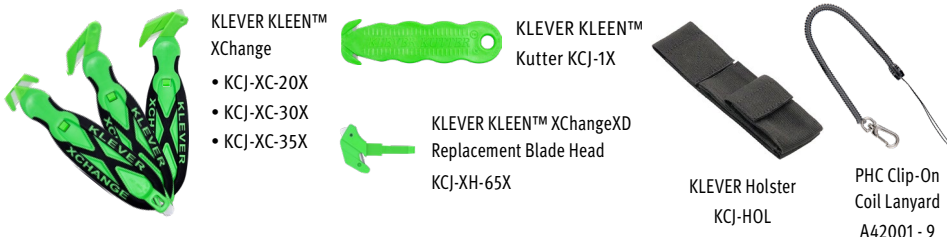

50% STRONGER & LASTS 4X LONGER

proprietary **SMOOTH-KUT™** TECHNOLOGY

IDEALLY SUITED FOR

FEATURES AND HIGHLIGHTS

The USA made Klever KLEEN™ XChangeXD is an EXTRA DURABLE recessed blade safety cutter infused with KLEEN™ antimicrobial material featuring a reusable 'soft touch' handle and a robust blade head engineered to be 50% STRONGER and LAST 4X LONGER than similar cutters. The proprietary Smooth-Kut™ technology increases cutting speed by preventing corrugate from clogging the blade. Reduce plastic waste in your operations by reusing the handle and replacing the blade head.

- Thickset XD replaceable blade head offers exceptional durability, engineered to be 50% STRONGER and LAST 4X LONGER than similar cutters. Cuts up to 1 MILE of corrugate before needing to be replaced!
- Proprietary Smooth-Kut™ technology prevents corrugate from clogging in the blade for faster, smoother, and more ergonomic cutting.
- Infused with KLEEN™ antimicrobial to prevent the growth of bacteria on the product.
- Ergonomic, soft-grip handle helps reduce hand fatigue, repetitive stress injuries.
- Reuse the handle, replace the blade head for a cost-effective and eco-friendly solution.
- Concealed high-quality carbon steel blade reduces cut injuries and damaged goods.
- Integrated metal tape splitter preserves blade life.
- Made and rigorously tested in the U.S.A.

RELATED PRODUCTS

INDIVIDUAL UNIT

PART #	KCJ-XC-65X
UPC #	8-10059-87375-9
EAN #	0810059873759
HANDLE MATERIALS	Plastic with KLEEN™ Antimicrobial
BLADE MATERIAL	Carbon steel
BLADE OPENING	0.23"/ 5.84mm
UNIT SIZE (L x W x H)	7.00" x 1.75" x 0.38" 177.8 mm x 44.45 mm x 9.52 mm
UNIT WEIGHT	0.09 lbs / 0.04 kg
COLOR	Green handle with green blade head