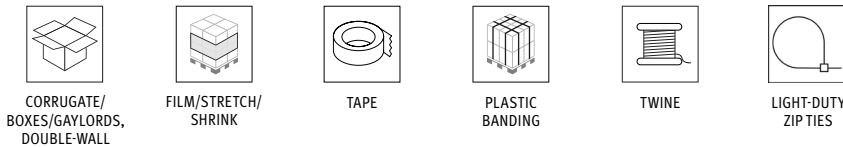

50% STRONGER & LASTS 4X LONGER

proprietary **SMOOTH-KUT™** TECHNOLOGY

IDEALLY SUITED FOR

FEATURES AND HIGHLIGHTS

The USA made Klever KLEEN™ XChangeXD is an EXTRA DURABLE recessed blade safety cutter infused with KLEEN™ antimicrobial material featuring a reusable 'soft touch' handle and a robust blade head engineered to be 50% STRONGER and LAST 4X LONGER than similar cutters. The proprietary Smooth-Kut™ technology increases cutting speed by preventing corrugate from clogging the blade. Reduce plastic waste in your operations by reusing the handle and replacing the blade head.

- Thickset XD replaceable blade head offers exceptional durability, engineered to be 50% STRONGER and LAST 4X LONGER than similar cutters. Cuts up to 1 MILE of corrugate before needing to be replaced!
- Proprietary Smooth-Kut™ technology prevents corrugate from clogging in the blade for faster, smoother, and more ergonomic cutting.
- Infused with KLEEN™ antimicrobial to prevent the growth of bacteria on the product.
- Ergonomic, soft-grip handle helps reduce hand fatigue, repetitive stress injuries.
- Reuse the handle, replace the blade head for a cost-effective and eco-friendly solution.
- Concealed high-quality carbon steel blade reduces cut injuries and damaged goods.
- Integrated metal tape splitter preserves blade life.
- Made and rigorously tested in the U.S.A.

RELATED PRODUCTS

INDIVIDUAL UNIT

PART #	KCJ-XC-65X
UPC #	8-10059-87375-9
EAN #	0810059873759
HANDLE MATERIALS	Plastic with KLEEN™ Antimicrobial
BLADE MATERIAL	Carbon steel
BLADE OPENING	0.23"/ 5.84mm
UNIT SIZE (L x W x H)	7.00" x 1.75" x 0.38" 177.8 mm x 44.45 mm x 9.52 mm
UNIT WEIGHT	0.09 lbs / 0.04 kg
COLOR	Green handle with green blade head