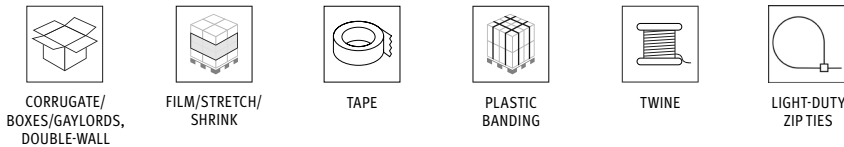

50% STRONGER & LASTS 4X LONGER

proprietary
SMOOTH-KUT™
TECHNOLOGY

IDEALLY SUITED FOR

FEATURES AND HIGHLIGHTS

The USA made Klever XChange^{XD} is an EXTRA DURABLE recessed blade safety cutter featuring a reusable 'soft touch' handle and a robust blade head engineered to be 50% STRONGER and LAST 4X LONGER than similar cutters. The proprietary Smooth-Kut™ technology increases cutting speed by preventing corrugate from clogging the blade. Reduce plastic waste in your operations by reusing the handle and replacing the blade head.

- Thickset XD replaceable blade head offers exceptional durability, engineered to be 50% STRONGER and LAST 4X LONGER than similar cutters. Cuts up to 1 MILE of corrugate before needing to be replaced!
- Proprietary Smooth-Kut™ technology prevents corrugate from clogging in the blade for faster, smoother, and more ergonomic cutting.
- Ergonomic, soft-grip handle helps reduce hand fatigue, repetitive stress injuries.
- Reuse the handle, replace the blade head for a cost-effective and eco-friendly solution.
- Concealed high-quality carbon steel blade reduces cut injuries and damaged goods.
- Integrated metal tape splitter preserves blade life.
- Made and rigorously tested in the U.S.A.

INDIVIDUAL UNIT

PART #	KCJ-XC-65Y
UPC #	8-10059-87386-5
EAN #	0810059873865
HANDLE MATERIALS	Plastic
BLADE MATERIAL	Carbon steel
BLADE OPENING	0.23"/ 5.84mm
UNIT SIZE (L x W x H)	7.00" x 1.75" x 0.38" 177.8 mm x 44.45 mm x 9.52 mm
UNIT WEIGHT	0.09 lbs / 0.04 kg
COLOR	Yellow handle with black blade head