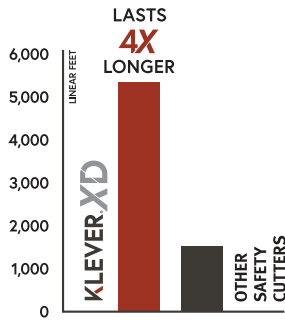

KLEVER[®] XD

ENGINEERED FOR
EXTRA STRENGTH

**50% STRONGER &
LASTS 4X LONGER**

PROPRIETARY
SMOOTH-KUT[™]
TECHNOLOGY

Prevents corrugate from clogging in the blade for faster, smoother, and more ergonomic cutting.