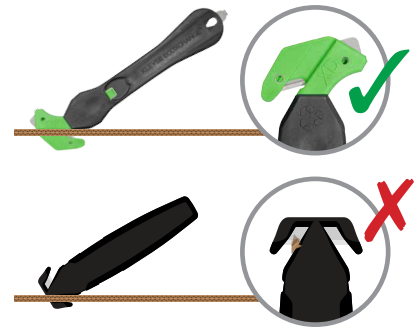

KLEVER[®] XD

ENGINEERED FOR
EXTRA STRENGTH

**50% STRONGER &
LASTS 4X LONGER**

PROPRIETARY
SMOOTH-KUT[™]
TECHNOLOGY

Prevents corrugate from clogging in the blade for faster, smoother, and more ergonomic cutting.

XCCHANGE^{XD}
KCJ-XH-65

KLEEN[™] XCCHANGE^{XD}
KCJ-XH-65X

Replaceable Blade Heads

Scan for
more information!
kleverinnovations.net/xd

Reusable: Reuse the handle, Replace the Blade Head!