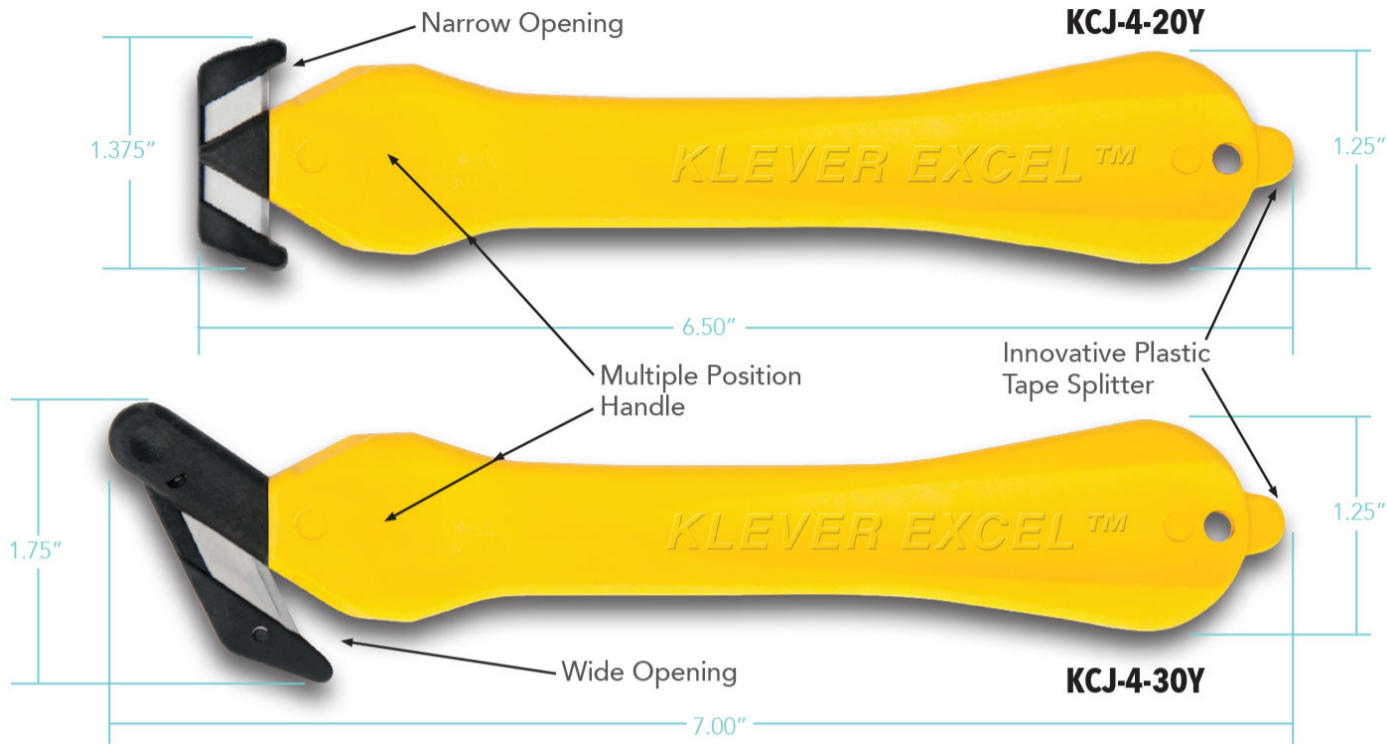

KLEVER EXCEL *Everything You Love About the XChange —*

Only Disposable!

Part Numbers

Handle with Narrow (20) Head:

- KCJ-4-20B (Blue)
- KCJ-4-20Y (Yellow)
- KCJ-4-20R (Red)
- KCJ-4-20G (Orange)

Handle with Wide (30) Head:

- KCJ-4-30B (Blue)
- KCJ-4-30Y (Yellow)
- KCJ-4-30R (Red)
- KCJ-4-30G (Orange)

Product/Packaging Specifications

500 per case (10 bags of 50)

1 case = 12" x 12" x 14"

KCJ-4-20: 32 lbs = 14.5 kg

KCJ-4-30: 35 lbs = 15.9 kg

Blade: High-quality carbon steel

Four Colors Available!

Safety and Convenience

- Recessed blade reduces cut injuries and damaged goods.
- Cuts boxes, banding, film, tape, and thousands more applications.
- Multiple position handle; two positions for control and reach.
- Available in both narrow and wide heads with durable, high quality carbon steel blade.
- Innovative plastic tape splitter.
- Advanced Plastic Polymers.
- Highest Safety Level.
- Disposable.