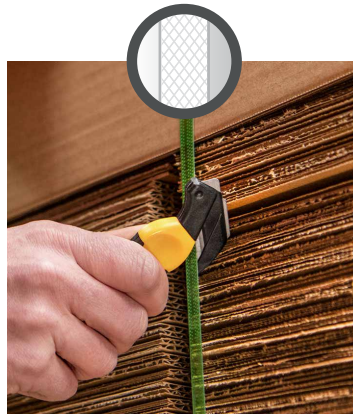

**KCJ-XC-35Y-PT** (Yellow/Black w/plastic tape splitter)

By only disposing of the Replacement Blade Head, you are saving (on average):

- 80% on plastic (by weight) as compared to entirely disposable cutters,
- 50% on cost as compared to similar disposable cutters.

### RECOMMENDED FOR

- ✓ Single-Wall Corrugate
- ✓ Double-Wall Corrugate
- ✗ Triple-Wall Corrugate

- ✓ Plastic Banding
- ✗ Metal Banding
- ✗ Heavy-Duty Zip Ties

- ✓ Film & Stretch Wrap

- ✓ Packing Tape

### Features

- Recessed blade reduces cut injuries and damaged goods.
- Easy release locking tab releases interchangeable, replaceable blade head
- Ergonomic, soft-grip handle helps reduce hand fatigue and repetitive stress injuries
- High-quality, carbon-steel blade (0.025" / 0.63 mm blade thickness)
- Wide opening (0.26" / 6.7 mm) for cutting thicker substrates
- Advanced plastic polymers
- Lanyard/tether ready
- Ambidextrous