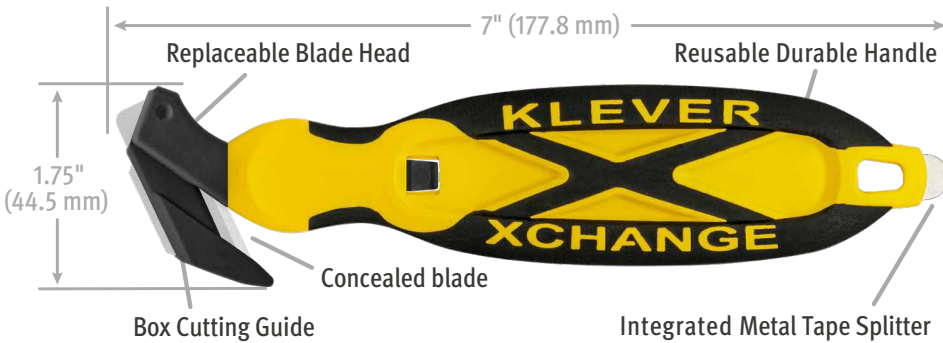

## KLEVER XCHANGE35™ WIDE, MULTIPURPOSE HEAD

**KEEP THE HANDLE, REPLACE THE HEAD!**

### PART NUMBERS

Handle with Wide, Multipurpose Blade Head

**KCJ-XC-35Y** (Yellow/Black)

**KCJ-XC-35G** (Orange/Black)

**KCJ-XC-35R** (Red/Black)

**KCJ-XC-35B** (Blue/Black)

**KCJ-XC-35X** (Kleen™ Antimicrobial)

**KCJ-XC-35Y-PT** (Yellow/Black w/plastic tape splitter)

By only disposing of the Replacement Blade Head, you are saving (on average):

- 80% on plastic (by weight) as compared to entirely disposable cutters,
- 50% on cost as compared to similar disposable cutters.

### Features

- Recessed blade reduces cut injuries and damaged goods.
- Easy release locking tab releases interchangeable, replaceable blade head
- Ergonomic, soft-grip handle helps reduce hand fatigue and repetitive stress injuries
- High-quality, carbon-steel blade (0.025" / 0.63 mm blade thickness)
- Wide opening (0.26" / 6.7 mm) for cutting thicker substrates
- Advanced plastic polymers
- Lanyard/tether ready
- Ambidextrous