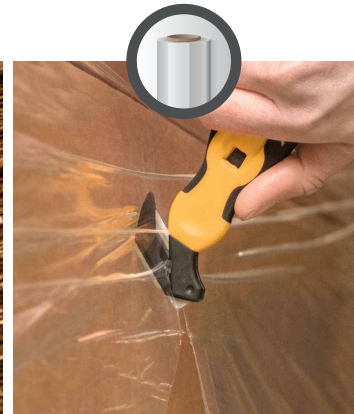

**KCJ-XC-35Y-PT** (Yellow/Black w/plastic tape splitter)

By only disposing of the Replacement Blade Head, you are saving (on average):

- 80% on plastic (by weight) as compared to entirely disposable cutters,
- 50% on cost as compared to similar disposable cutters.

### RECOMMENDED FOR

- ✓ Single-Wall Corrugate
- ✓ Double-Wall Corrugate
- ✗ Triple-Wall Corrugate

- ✓ Plastic Banding
- ✗ Metal Banding
- ✗ Heavy-Duty Zip Ties

- ✓ Film & Stretch Wrap

- ✓ Packing Tape

### Features

- Recessed blade reduces cut injuries and damaged goods.
- Easy release locking tab releases interchangeable, replaceable blade head
- Ergonomic, soft-grip handle helps reduce hand fatigue and repetitive stress injuries
- High-quality, carbon-steel blade (0.025" / 0.63 mm blade thickness)
- Wide opening (0.26" / 6.7 mm) for cutting thicker substrates
- Advanced plastic polymers
- Lanyard/tether ready
- Ambidextrous