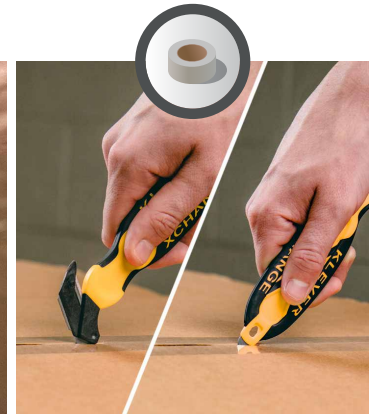

**KCJ-XC-35Y-PT** (Yellow/Black w/plastic tape splitter)

By only disposing of the Replacement Blade Head, you are saving (on average):

- 80% on plastic (by weight) as compared to entirely disposable cutters,
- 50% on cost as compared to similar disposable cutters.

### RECOMMENDED FOR

- ✓ Single-Wall Corrugate
- ✓ Double-Wall Corrugate
- ✗ Triple-Wall Corrugate

- ✓ Plastic Banding
- ✗ Metal Banding
- ✗ Heavy-Duty Zip Ties

- ✓ Film & Stretch Wrap

- ✓ Packing Tape

### Features

- Recessed blade reduces cut injuries and damaged goods.
- Easy release locking tab releases interchangeable, replaceable blade head
- Ergonomic, soft-grip handle helps reduce hand fatigue and repetitive stress injuries
- High-quality, carbon-steel blade (0.025" / 0.63 mm blade thickness)
- Wide opening (0.26" / 6.7 mm) for cutting thicker substrates
- Advanced plastic polymers
- Lanyard/tether ready
- Ambidextrous